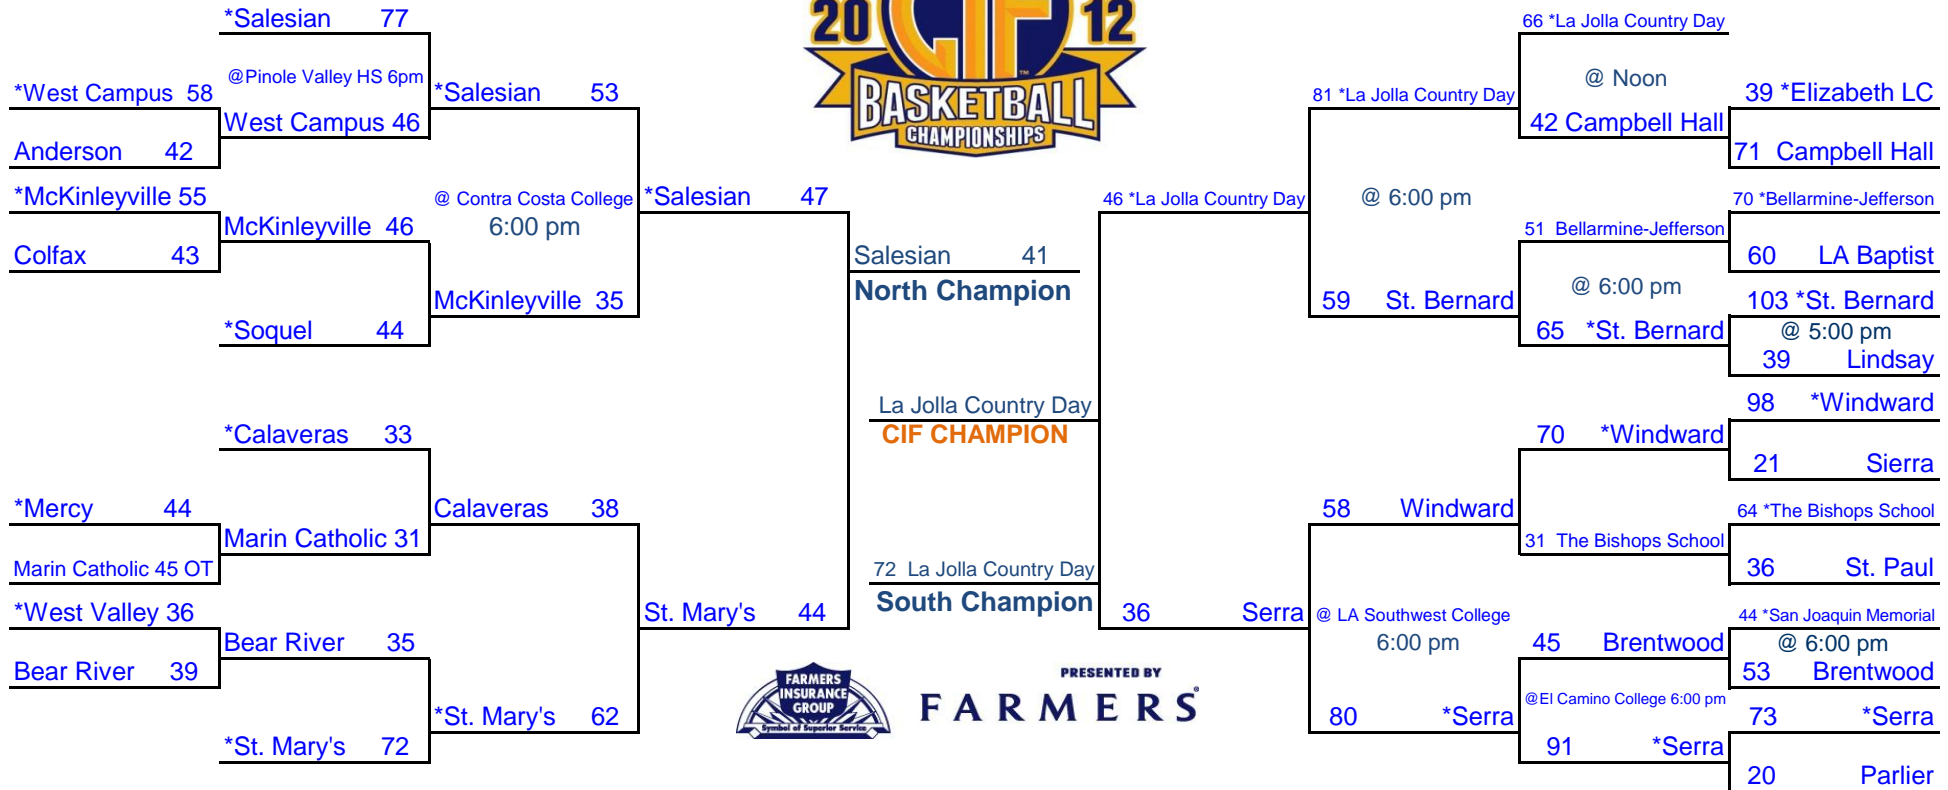

2012 CIF STATE GIRLS DIVISION IV BASKETBALL CHAMPIONSHIPS PRESENTED BY FARMERS

1ST ROUND	2ND ROUND	REG. SEMI-FINALS	REG. FINALS	STATE FINALS	REG. FINALS	REG. SEMI-FINALS	2ND ROUND	1ST ROUND
WED MAR 7 7:00 P.M.	SAT MAR 10 7:00 P.M.	TUE MAR 13 7:00 P.M.	SAT MAR 17 5:00 P.M.	FRI MAR 23 3:30 P.M.	SAT MAR 17 5:00 P.M.	TUE MAR 13 7:00 P.M.	SAT MAR 10 7:00 P.M.	WED MAR 7 7:00 P.M.
Home Sites	Home Sites	Home Sites	Folsom HS Folsom, CA	Power Balance Pavilion	Colony HS Ontario, CA	Home Sites	Home Sites	Home Sites

Northern California Bracket

Southern California Bracket

Games on Time Warner Cable will be noted with "TWC"

*Denotes Home Team / Host Priority Number will determine host starting in 2nd Round

North Host Priority

- 1 Salesian, Richmond (NCS) 28-4
- 2 St. Mary's, Berkeley (NCS) 24-7
- 3 Calaveras, San Andreas (SJS) 28-3
- 4 Soquel (CCS) 25-4
- 5 McKinleyville (NCS) 22-7
- 6 Mercy, San Francisco (CCS) 26-3
- 7 West Valley, Cottonwood (NS) 21-6
- 8 West Campus, Sacramento (SJS) 23-6
- 9 Anderson (NS) 20-9
- 10 Bear River, Grass Valley (SJS) 20-9
- 11 Marin Catholic, Kentfield (NCS) 22-8
- 12 Colfax (SJS) 18-9

South Host Priority

- 1 La Jolla Country Day (SDS) 28-1
- 2 Serra, Gardena (SS) 27-3
- 3 Windward, Los Angeles (SS) 27-4
- 4 St. Bernard, Playa del Rey (SS) 24-9
- 5 Bellarmine-Jefferson, Burbank (SS) 23-8
- 6 The Bishops School, La Jolla (SDS) 19-9
- 7 San Joaquin Memorial, Fresno (CS) 15-17
- 8 Elizabeth Learning Ctr, Cudahy (LAS) 18-8
- 9 Campbell Hall, North Hollywood (SS) 21-6
- 10 Brentwood, Los Angeles (SS) 21-9
- 11 St. Paul, Santa Fe Springs (SS) 24-2
- 12 Los Angeles Baptist, North Hills (SS) 24-3
- 13 Lindsay (CS) 20-9
- 14 Sierra, Tollhouse (CS) 20-9
- 15 Parlier (CS) 19-9